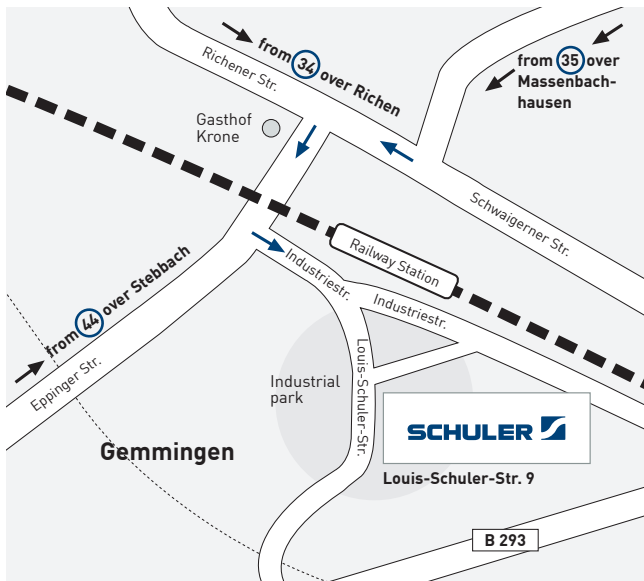

DIRECTIONS

SCHULER PRESSEN GMBH, GEMMINGEN

DIRECTIONS TO SCHULER

Coming from Mannheim/Frankfurt: Turn onto the A 6 at the intersection Walldorfer Kreuz, at exit 34 left in the direction of Eppingen, in Richen/Ortsmitte (city center) left in the direction of Gemmingen, just beyond the Krone Gasthof turn right in the direction of Stebbach, and then left after the railroad crossing to the Industriegebiet (Industrial Park).

Coming from Würzburg, Nürnberg, Stuttgart: Turn onto the A 6 from the intersection Weinsberger Kreuz, exit 35 right over Fürfeld, Massenbachhausen toward Gemmingen, turn left at the Krone Gasthof in the direction of Stebbach, and then left after the railroad crossing to the Industriegebiet (Industrial Park).

Coming from Karlsruhe: Autobahn A 5, exit 44 turn onto the B 293 in the direction of Eppingen, through Eppingen and then turn left to Stebbach, continue through Stebbach to Gemmingen, turn right before the railroad crossing to the Industriegebiet (Industrial Park).