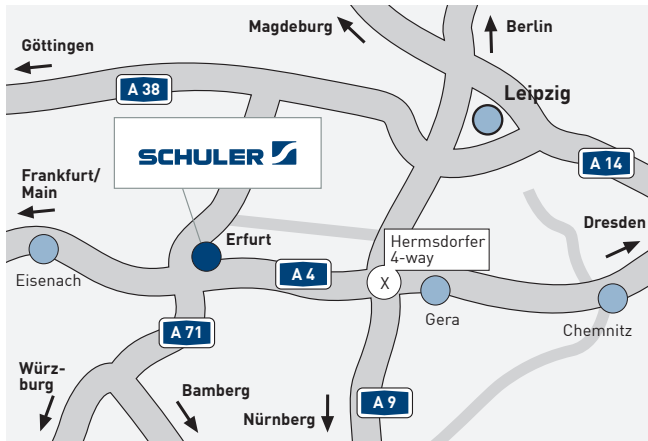

DIRECTIONS

SCHULER PRESSEN GMBH, ERFURT

DIRECTIONS TO SCHULER

Coming from Hermsdorfer Kreuz motorway intersection:

A9/A4 Berlin/Dresden/Munich – At motorway intersection 24 (Hermsdorfer Kreuz), bear right and follow the signs for the A4 towards Frankfurt a.M./Erfurt. At exit 47b – Erfurt-Vieselbach – follow the direction of Sömmerda/Eichelborn. Turn left onto L1056. Take the access ramp towards B7/ Sömmerda/A71/Erfurt-Vieselbach. After about 5.5 km, take the access ramp towards A71/Sömmerda/Erfurt-Stotternheim. After about 4.5 km, take the exit towards Erfurt-Roter Berg/Erfurt-Schwerborn. Drive about 1.4 km on Bunsenstraße, then turn left into Schwerborner Straße.

Coming from Frankfurt/Main:

Take the A4 to the Erfurt motorway intersection. At the motorway intersection 45 (Kreuz-Erfurt), bear right and follow the signs for the A71 towards Sömmerda/Erfurt-Bindersleben. After about 26 km, take exit 7 (Erfurt-Nord) towards Weimar/Erfurt-Roter Berg. Drive about 2.5 km on Konrad-Adenauer-Straße. Then take the exit towards Erfurt-Roter Berg/Erfurt-Schwerborn. Drive about 1.4 km on Bunsenstraße, then turn left into Schwerborner Straße.

CONTACT

Schuler Pressen GmbH

Schwerborner Straße 1 | 99086 Erfurt

Tel. +49 361 70-0 | Fax +49 361 70-6001

info@schulergroup.com | www.schulergroup.com