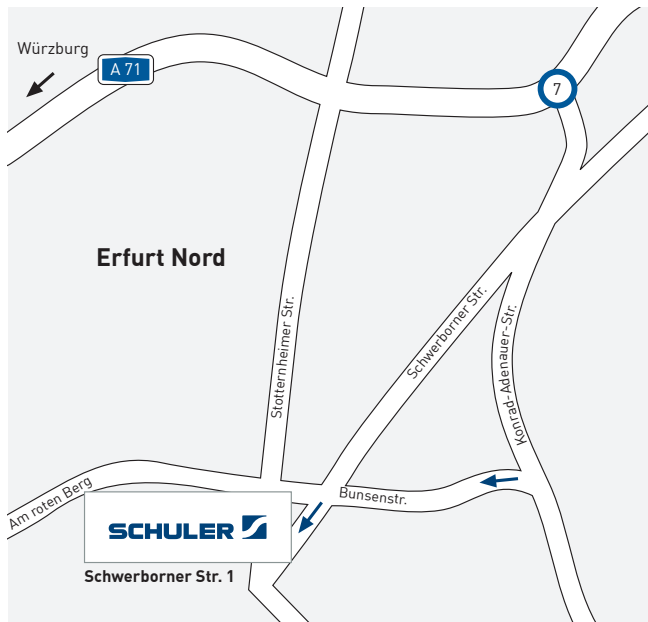

DIRECTIONS

SCHULER PRESSEN GMBH, ERFURT

DIRECTIONS TO SCHULER

Coming from Hermsdorfer Kreuz motorway intersection:

A9/A4 Berlin/Dresden/Munich – At motorway intersection 24 (Hermsdorfer Kreuz), bear right and follow the signs for the A4 towards Frankfurt a.M./Erfurt. At exit 47b – Erfurt-Vieselbach – follow the direction of Sömmerda/Eichelborn. Turn left onto L1056. Take the access ramp towards B7/ Sömmerda/A71/Erfurt-Vieselbach. After about 5.5 km, take the access ramp towards A71/Sömmerda/Erfurt-Stotternheim. After about 4.5 km, take the exit towards Erfurt-Roter Berg/Erfurt-Schwerborn. Drive about 1.4 km on Bunsenstraße, then turn left into Schwerborner Straße.

Coming from Frankfurt/Main:

Take the A4 to the Erfurt motorway intersection. At the motorway intersection 45 (Kreuz-Erfurt), bear right and follow the signs for the A71 towards Sömmerda/Erfurt-Bindersleben. After about 26 km, take exit 7 (Erfurt-Nord) towards Weimar/Erfurt-Roter Berg. Drive about 2.5 km on Konrad-Adenauer-Straße. Then take the exit towards Erfurt-Roter Berg/Erfurt-Schwerborn. Drive about 1.4 km on Bunsenstraße, then turn left into Schwerborner Straße.

CONTACT

Schuler Pressen GmbH

Schwerborner Straße 1 | 99086 Erfurt

Tel. +49 361 70-0 | Fax +49 361 70-6001

info@schulergroup.com | www.schulergroup.com