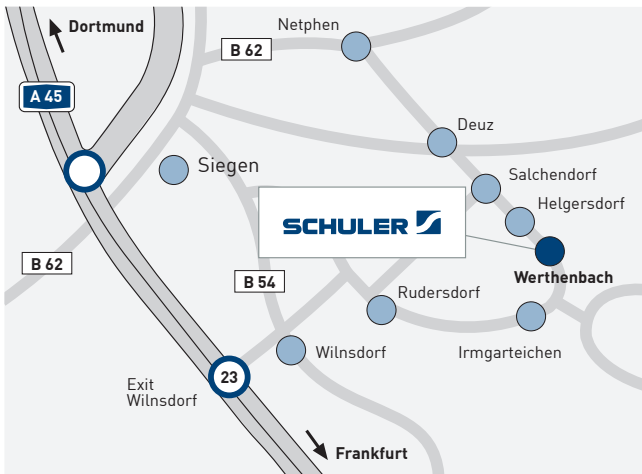

DIRECTIONS

GRÄBENER PRESSENSYSTEME GMBH & CO. KG, NETPHEN

DIRECTIONS TO SCHULER

Coming from Autobahn A 45: Right from exit 23 Wilnsdorf in the direction of Wilnsdorf, continue straight out of the two following roundabouts, under the railroad bridge turn right at the next intersection in the direction of Hainchen, after about 1,000 ft. turn left in the direction of Salchendorf, in Salchendorf turn right in the direction of Helgersdorf/Hainchen, after about 2 miles look for Schuler Gräbener on the left. The total distance from the Autobahn exit to Schuler is about 6 miles (10 km).