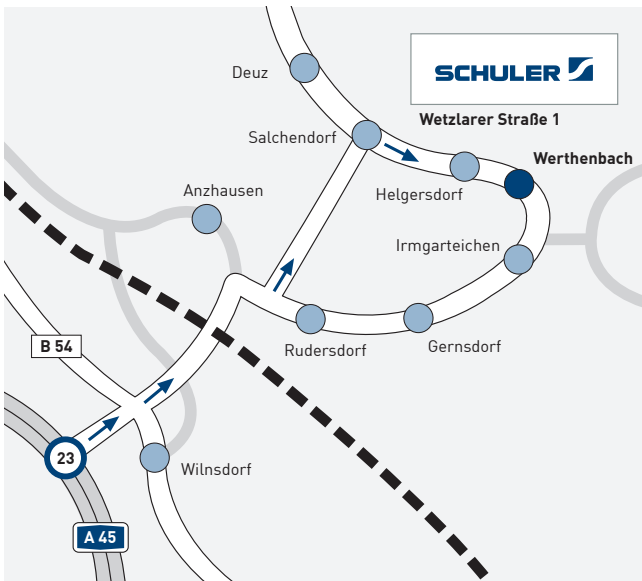

DIRECTIONS

GRÄBENER PRESSENSYSTEME GMBH & CO. KG, NETPHEN

DIRECTIONS TO SCHULER

Coming from Autobahn A 45: Right from exit 23 Wilnsdorf in the direction of Wilnsdorf, continue straight out of the two following roundabouts, under the railroad bridge turn right at the next intersection in the direction of Hainchen, after about 1,000 ft. turn left in the direction of Salchendorf, in Salchendorf turn right in the direction of Helgersdorf/Hainchen, after about 2 miles look for Schuler Gräbener on the left. The total distance from the Autobahn exit to Schuler is about 6 miles (10 km).