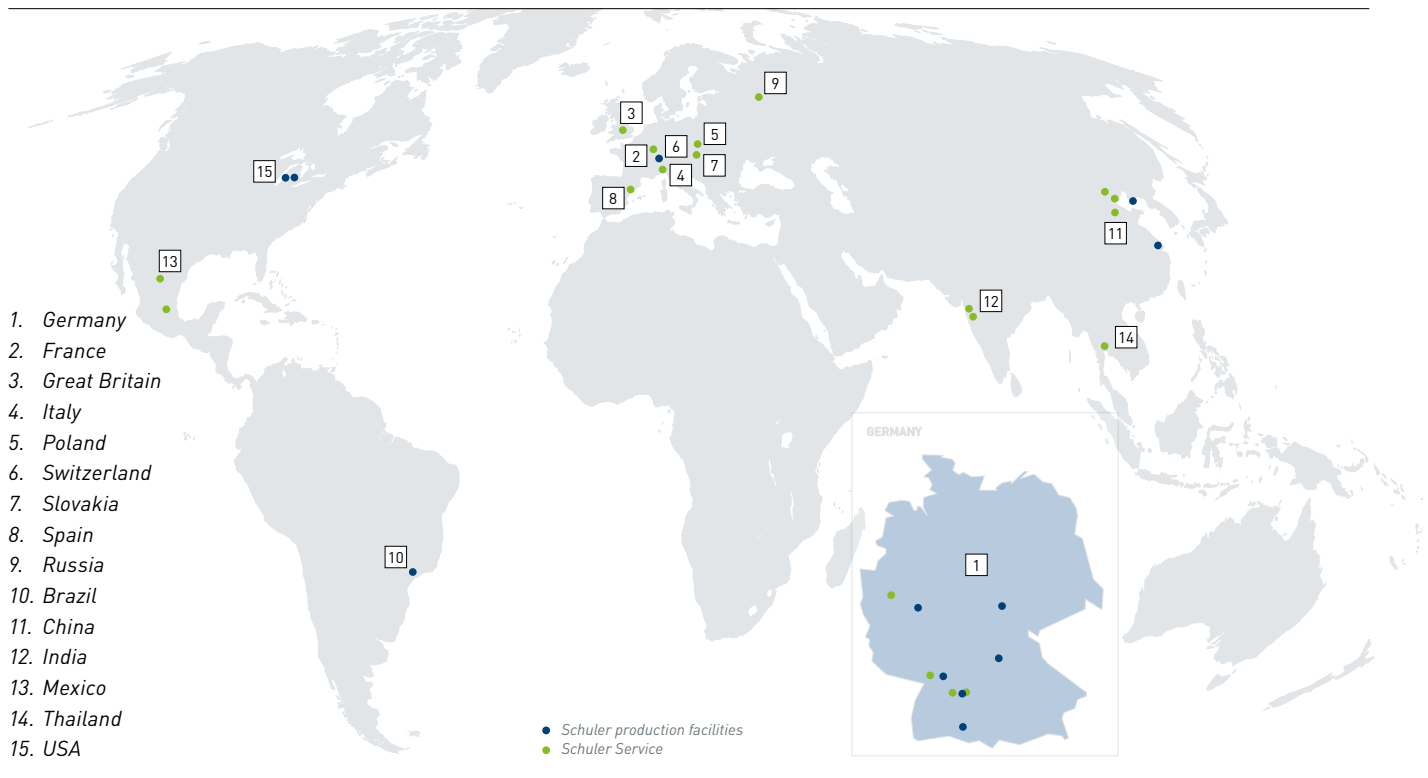

The service spectrum offered by Schuler Poland Service includes:

- Production launches
- Accompanied manufacturing
- Repairs
- Spare parts
- Training

SCHULER AROUND THE WORLD – FORMING THE FUTURE

Schuler is the technological and global market leader in forming equipment. We offer presses, automation, dies, process know-how and services for the entire metal forming industry. Our clients include car manufacturers and their suppliers, as well as companies in the forging, appliance, packaging, energy and electrical industries. We are the market leader in coin minting presses and supply systems solutions for the aerospace, railway and large pipe industries. Innovation is in our DNA: Schuler technology ensures maximum productivity, high levels of energy-efficiency and reliable mass manufacturing – also of lightweight parts. We showcase this cutting-edge technology at our TechCenters around the world. With around 5,200 employees, Schuler is represented in 40 countries and is a member of the Austrian ANDRITZ Group.

SCHULER SERVICE WORLDWIDE.

Over 900 service employees worldwide provide expert support 24/7 in close cooperation with you – our partners. Our main priority is always to ensure the ultimate productivity and safety of your production equipment in order to secure your company's continued success.