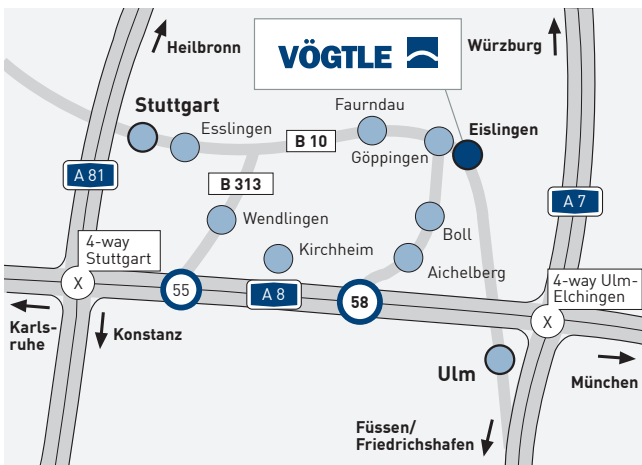

DIRECTIONS

VÖGTLE SERVICE GMBH, EISLINGEN

DIRECTIONS TO VÖGTLE

From the Karlsruhe direction: Motorway A8, exit 55 Wendlingen onto the B313 / B10, bear right towards Ulm; after Göppingen take the Eisingen-West exit, then bear right towards Eisingen-Süd. Turn off to the right before the Dehner Garden Center and then turn right again at the second sidestreet; Vögtle is on the left-hand side.

From the Munich direction: Motorway A8, exit 58 Aichelberg/Göppingen, through Boll and Jebenhausen to Göppingen; in Göppingen take the B10, bear right towards Ulm; take the Eisingen-West exit, then bear right towards Eisingen-Süd. Turn off to the right before the Dehner Garden Center and then turn right again at the second sidestreet; Vögtle is on the left-hand side.