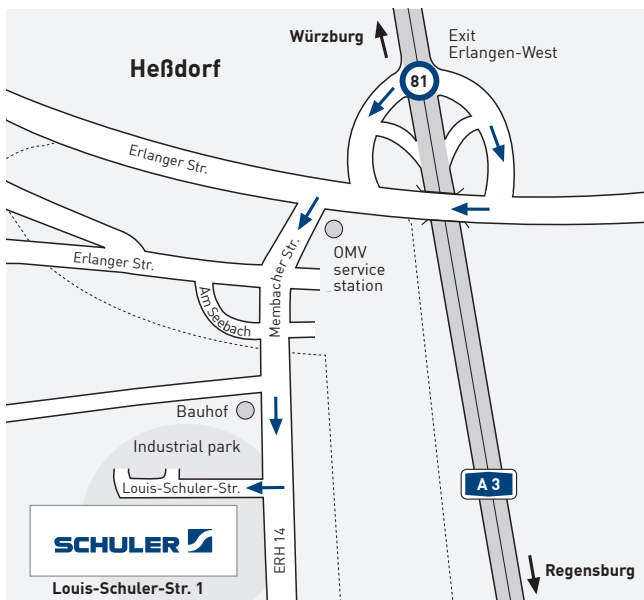

### DIRECTIONS TO SCHULER

**Coming from A 3:** Exit 81 in the direction of Heßdorf, turn left into Membacher Straße at the OMV service station, then turn right at the fourth intersection.

**Coming from Bamberg:** Autobahn A 73, exit Erlangen-Nord in the direction of Dechsendorf, over Dechsendorf to Heßdorf, turn left into Membacher Straße at the OMV service station, then turn right at the fourth intersection.

**Coming from Nürnberg:** Autobahn A 73, at the intersection Kreuz Fürth/Erlangen take A 3 in the direction of Würzburg, exit 81 in the direction of Heßdorf, turn left into Membacher Straße at the OMV service station, then turn right at the fourth intersection.