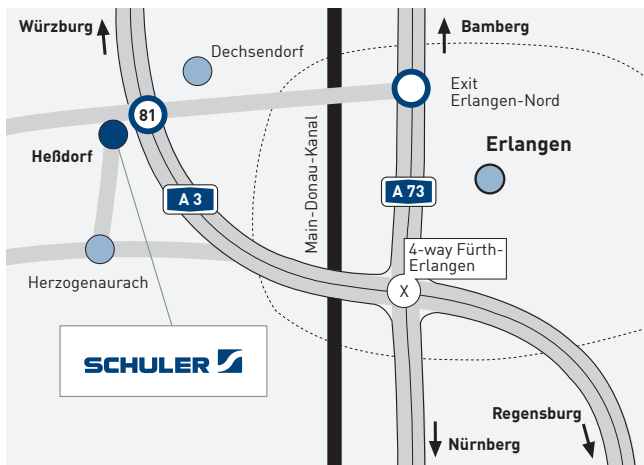

### DIRECTIONS TO SCHULER

**Coming from A 3:** Exit 81 in the direction of Heßdorf, turn left into Membacher Straße at the OMV service station, then turn right at the fourth intersection.

**Coming from Bamberg:** Autobahn A 73, exit Erlangen-Nord in the direction of Dechsendorf, over Dechsendorf to Heßdorf, turn left into Membacher Straße at the OMV service station, then turn right at the fourth intersection.

**Coming from Nürnberg:** Autobahn A 73, at the intersection Kreuz Fürth/Erlangen take A 3 in the direction of Würzburg, exit 81 in the direction of Heßdorf, turn left into Membacher Straße at the OMV service station, then turn right at the fourth intersection.