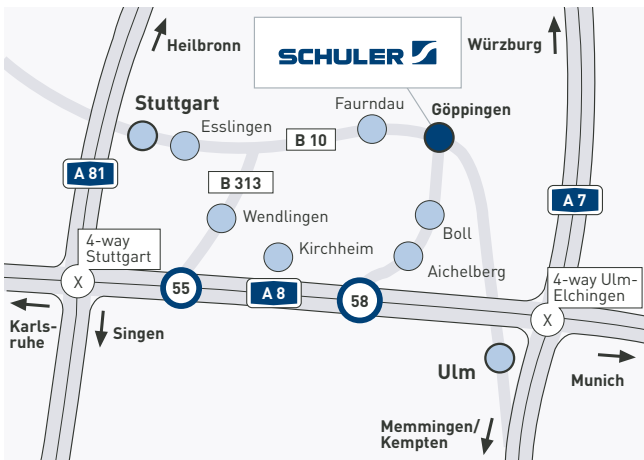

DIRECTIONS TO SCHULER GROUP GMBH, GÖPPINGEN

FINDING YOUR WAY TO SCHULER

Visitor parking:

(P0): 73033 Göppingen, Schuler-Platz 1

GPS coordinates for navigation devices
N48.703768, E9.646777

(P1): 73033 Göppingen, Sauerbrunnenstr.

Public car park:

(P2): 73033 Göppingen, Bahnhofstraße 25

Tickets to exit the car park free of charge can be obtained from reception.

Suppliers, deliveries by truck:

East Gate, 73033 Göppingen, Sauerbrunnenstr. 3

From Stuttgart: Freeway A8, exit 55 Wendlingen onto the B 313 towards Stuttgart; at the junction in Plochingen, turn right onto B 10 towards Göppingen-Ulm, exit Göppingen Mitte, enter the roundabout and take the exit towards Göppingen Zentrum (town center), go straight on across Zubringerstraße, at the end of the road turn right towards Göppingen Zentrum (town center). Follow Stuttgarter Straße until the traffic lights (sign for A8 to Ulm), then turn right into Willi-Bleicher-Straße. At the next junction, turn right into Bahnhofstraße, then turn right to Schuler-Platz to enter the visitors' car park (P0).

From Munich: Freeway A8, exit 58 Aichelberg/Göppingen. Continue towards Göppingen through Boll and Jebenhäuser. After entering Göppingen, follow Jebenhäuser Straße. At the end of the bridge, bear left to Bahnhofstraße, then turn right to Schuler-Platz to enter the visitors' car park (P0).