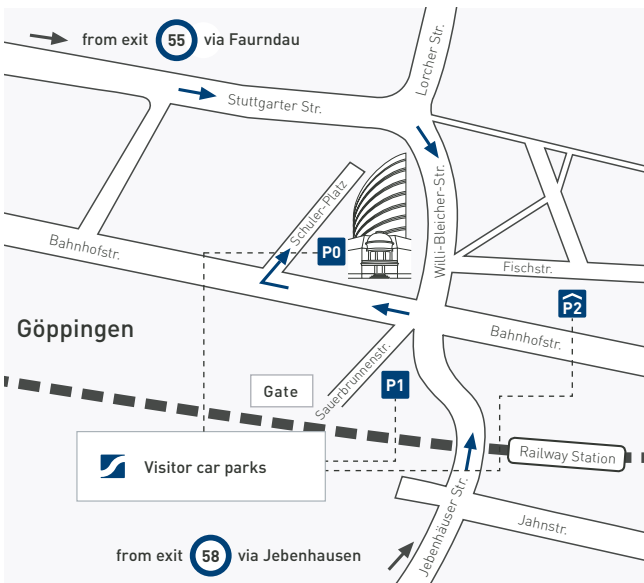

DIRECTIONS TO SCHULER GROUP GMBH, GÖPPINGEN

FINDING YOUR WAY TO SCHULER

Visitor parking:

(P0): 73033 Göppingen, Schuler-Platz 1

GPS coordinates for navigation devices
N48.703768, E9.646777

(P1): 73033 Göppingen, Sauerbrunnenstr.

Public car park:

(P2): 73033 Göppingen, Bahnhofstraße 25

Tickets to exit the car park free of charge can be obtained from reception.

Suppliers, deliveries by truck:

East Gate, 73033 Göppingen, Sauerbrunnenstr. 3

From Stuttgart: Freeway A8, exit 55 Wendlingen onto the B 313 towards Stuttgart; at the junction in Plochingen, turn right onto B 10 towards Göppingen-Ulm, exit Göppingen Mitte, enter the roundabout and take the exit towards Göppingen Zentrum (town center), go straight on across Zubringerstraße, at the end of the road turn right towards Göppingen Zentrum (town center). Follow Stuttgarter Straße until the traffic lights (sign for A8 to Ulm), then turn right into Willi-Bleicher-Straße. At the next junction, turn right into Bahnhofstraße, then turn right to Schuler-Platz to enter the visitors' car park (P0).

From Munich: Freeway A8, exit 58 Aichelberg/Göppingen. Continue towards Göppingen through Boll and Jebenhäuser. After entering Göppingen, follow Jebenhäuser Straße. At the end of the bridge, bear left to Bahnhofstraße, then turn right to Schuler-Platz to enter the visitors' car park (P0).