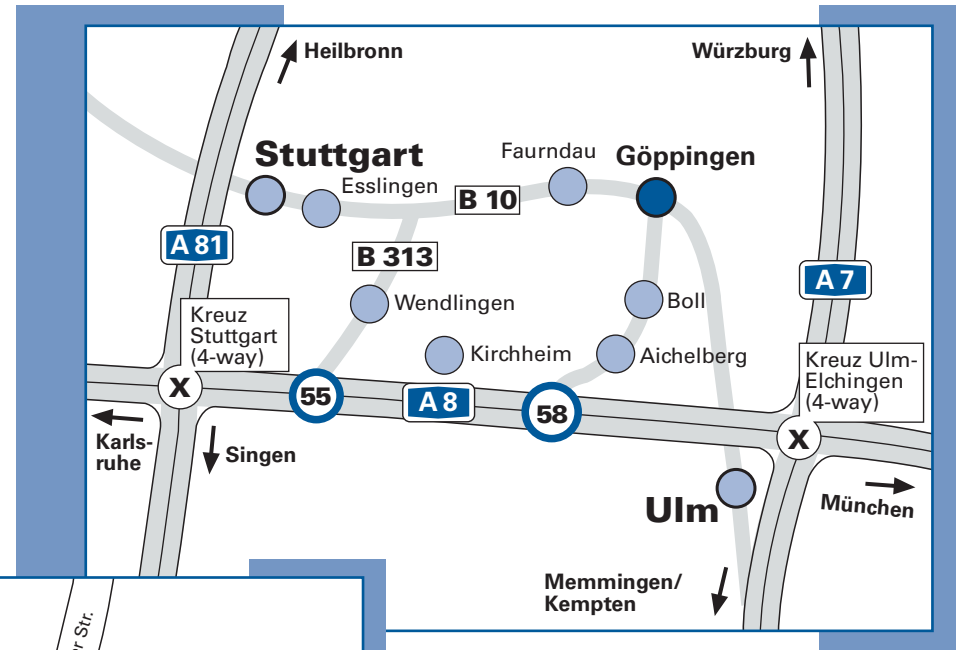

Directions to Schuler Guß

Coming from Stuttgart:

Autobahn A 8, use exit 55 Wendlingen onto B 313, then onto B 10 in the direction of Göppingen, exit Göppingen West over Faurndau to Göppingen. Stay on Stuttgarter Straße, then turn right into Willi-Bleicher-Straße. At the next intersection, continue straight ahead into the Sauerbrunnenstraße where you will find parking for visitors (Besucherparkplatz).

Coming from Munich:

Autobahn A 8, exit 58 Aichelberg/Göppingen, through to Göppingen over Boll and Jebenhausen. After entering the Göppingen city limits stay on the Jebenhäuser Straße. After the bridge, keep to the right. You will find visitors parking on Sauerbrunnenstraße on the left.