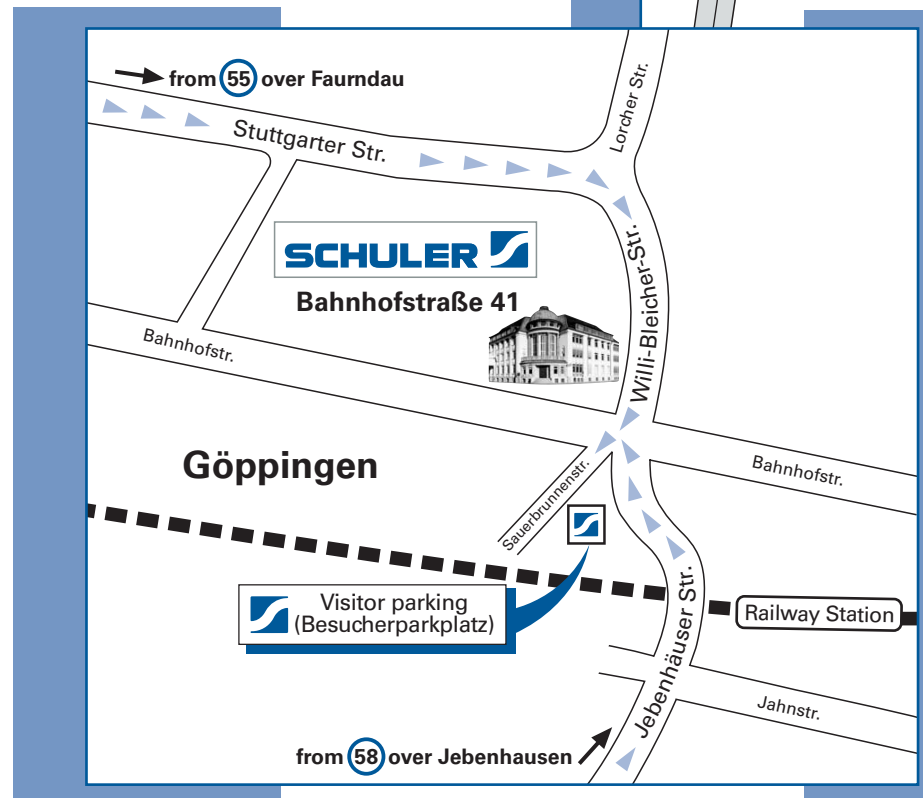

Directions to Schuler Guß

Coming from Stuttgart:

Autobahn A 8, use exit 55 Wendlingen onto B 313, then onto B 10 in the direction of Göppingen, exit Göppingen West over Faurndau to Göppingen. Stay on Stuttgarter Straße, then turn right into Willi-Bleicher-Straße. At the next intersection, continue straight ahead into the Sauerbrunnenstraße where you will find parking for visitors (Besucherparkplatz).

Coming from Munich:

Autobahn A 8, exit 58 Aichelberg/Göppingen, through to Göppingen over Boll and Jebenhausen. After entering the Göppingen city limits stay on the Jebenhäuser Straße. After the bridge, keep to the right. You will find visitors parking on Sauerbrunnenstraße on the left.